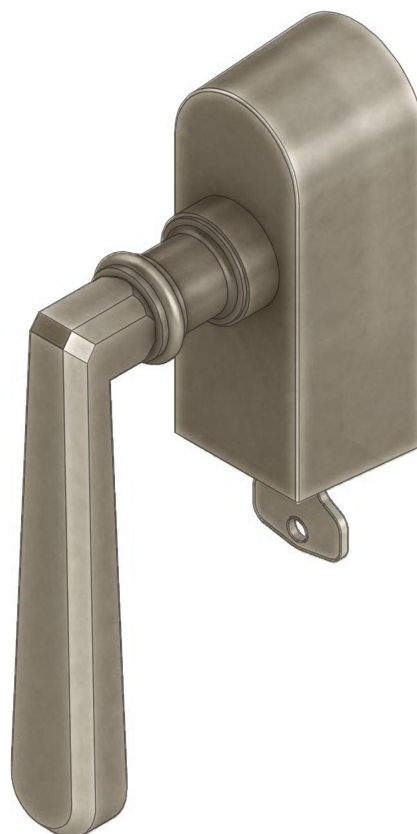

ATELIER BONOMI

Drehkipp con Chiave per Finestra Serie Wien Wien Series Drehkipp Window Handle with Key

Dimensioni
Dimensions

L	P	W 2	W 1	H
112	79	21	34	83

Dimensioni in millimetri
Dimensions given in millimeters

Fornito con meccanismo DK $\varnothing 7 \times 45$ mm e viti M5x50 mm.
Disponibile in tutte le finiture standard.

Dimensioni e finiture su misura disponibili su richiesta.

Regularly furnished with DK mechanism $\varnothing 7 \times 45$ mm and M5x50 mm screws.
Additional sizes available by special order. Available in standard and custom finishes