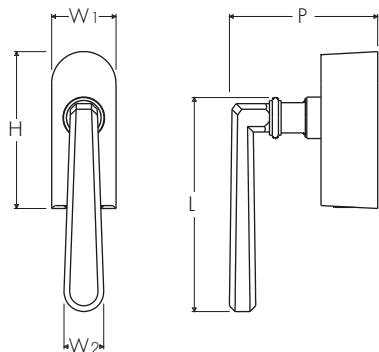

ATELIER BONOMI

Drehkipp con Chiave per Finestra Serie Wien Wien Series Drehkipp Window Handle with Key

Dimensioni
Dimensions

L	P	W 2	W 1	H
112	79	21	34	83

Dimensioni in millimetri
Dimensions given in millimeters

Fornito con meccanismo DK $\varnothing 7 \times 45$ mm e viti M5x50 mm.
Disponibile in tutte le finiture standard.

Dimensioni e finiture su misura disponibili su richiesta.

Regularly furnished with DK mechanism $\varnothing 7 \times 45$ mm and M5x50 mm screws.
Additional sizes available by special order. Available in standard and custom finishes